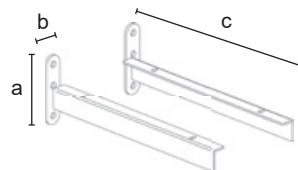

4147DX/SX
C	
mm	a = 100 b = 25 c = 300
Kg	0,73
Pcs	1dx-1sx/pack
	CR - VS - V
€	17,50